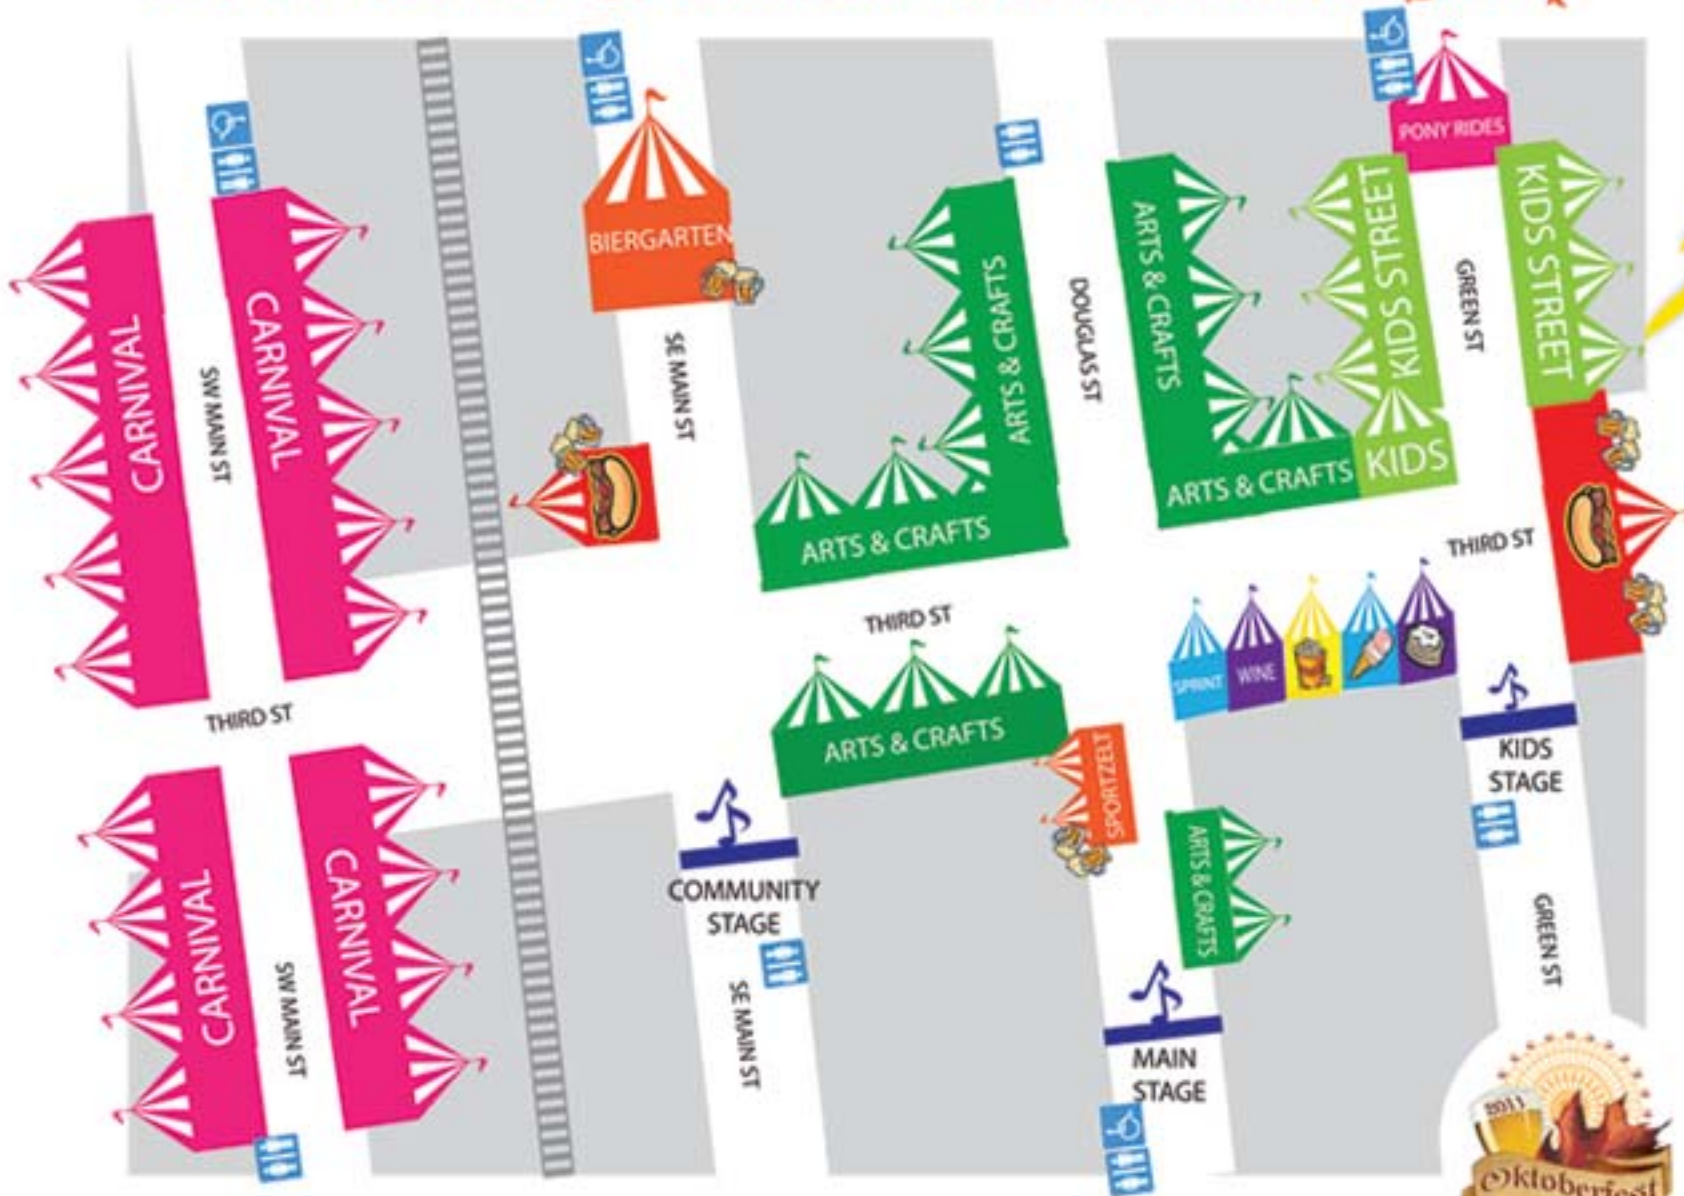

2011 Lee's Summit Oktoberfest Map

Wal-Mart

BANK MIDWEST

Merrill Lynch
Wealth ManagementSM
Bank of America Corporation

Great Southern Bank

LEE'S SUMMIT CHAMBER
Business in Motion

Steppin' Out
The Studio

LEE'S SUMMIT JOURNAL

Firestone
COMPLETE AUTO CARE

THE ROB ELLERMAN
REECE & NICHOLS *Team*

hansen's PERKS

AMERICAN FOODSERVICE